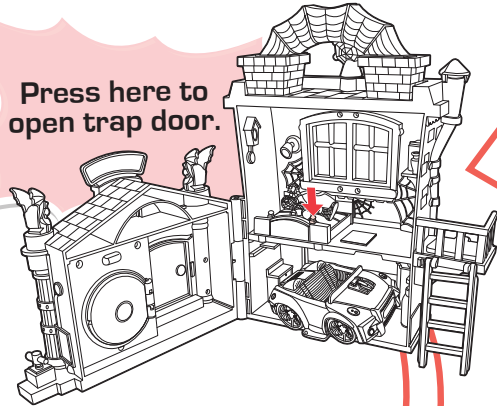

Place SPIDER-MAN on bed.

Put car in garage beneath bed.

Press here to open trap door.

Carry Handle

SPIDER-MAN drops into the driver's seat!

Store everything inside and close the playset for on the go fun!

SPIDER-MAN

**CRIME-FIGHTING TIME:**

Turn satellite dish to spin the ledge trap.

Press here to blast open the bank vault.

Weblines plug into these holes anywhere on playset. SPIDER-MAN® can hang on to the weblines.

SPIDER-MAN rides in his spider car.

Place figure on platform.

Press here to flip.

Pull door out and up to open.