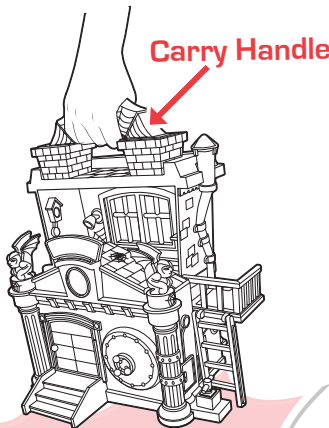

Place SPIDER-MAN on bed.

Put car in garage beneath bed.

Press here to open trap door.

Carry Handle

SPIDER-MAN drops into the driver's seat!

Store everything inside and close the playset for on the go fun!

SPIDER-MAN