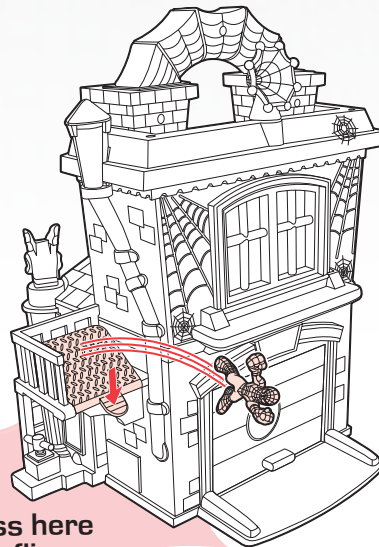

**CRIME-FIGHTING TIME:**

Turn satellite dish to spin the ledge trap.

Press here to blast open the bank vault.

Weblines plug into these holes anywhere on playset. SPIDER-MAN® can hang on to the weblines.

SPIDER-MAN rides in his spider car.

Place figure on platform.

Press here to flip.

Pull door out and up to open.